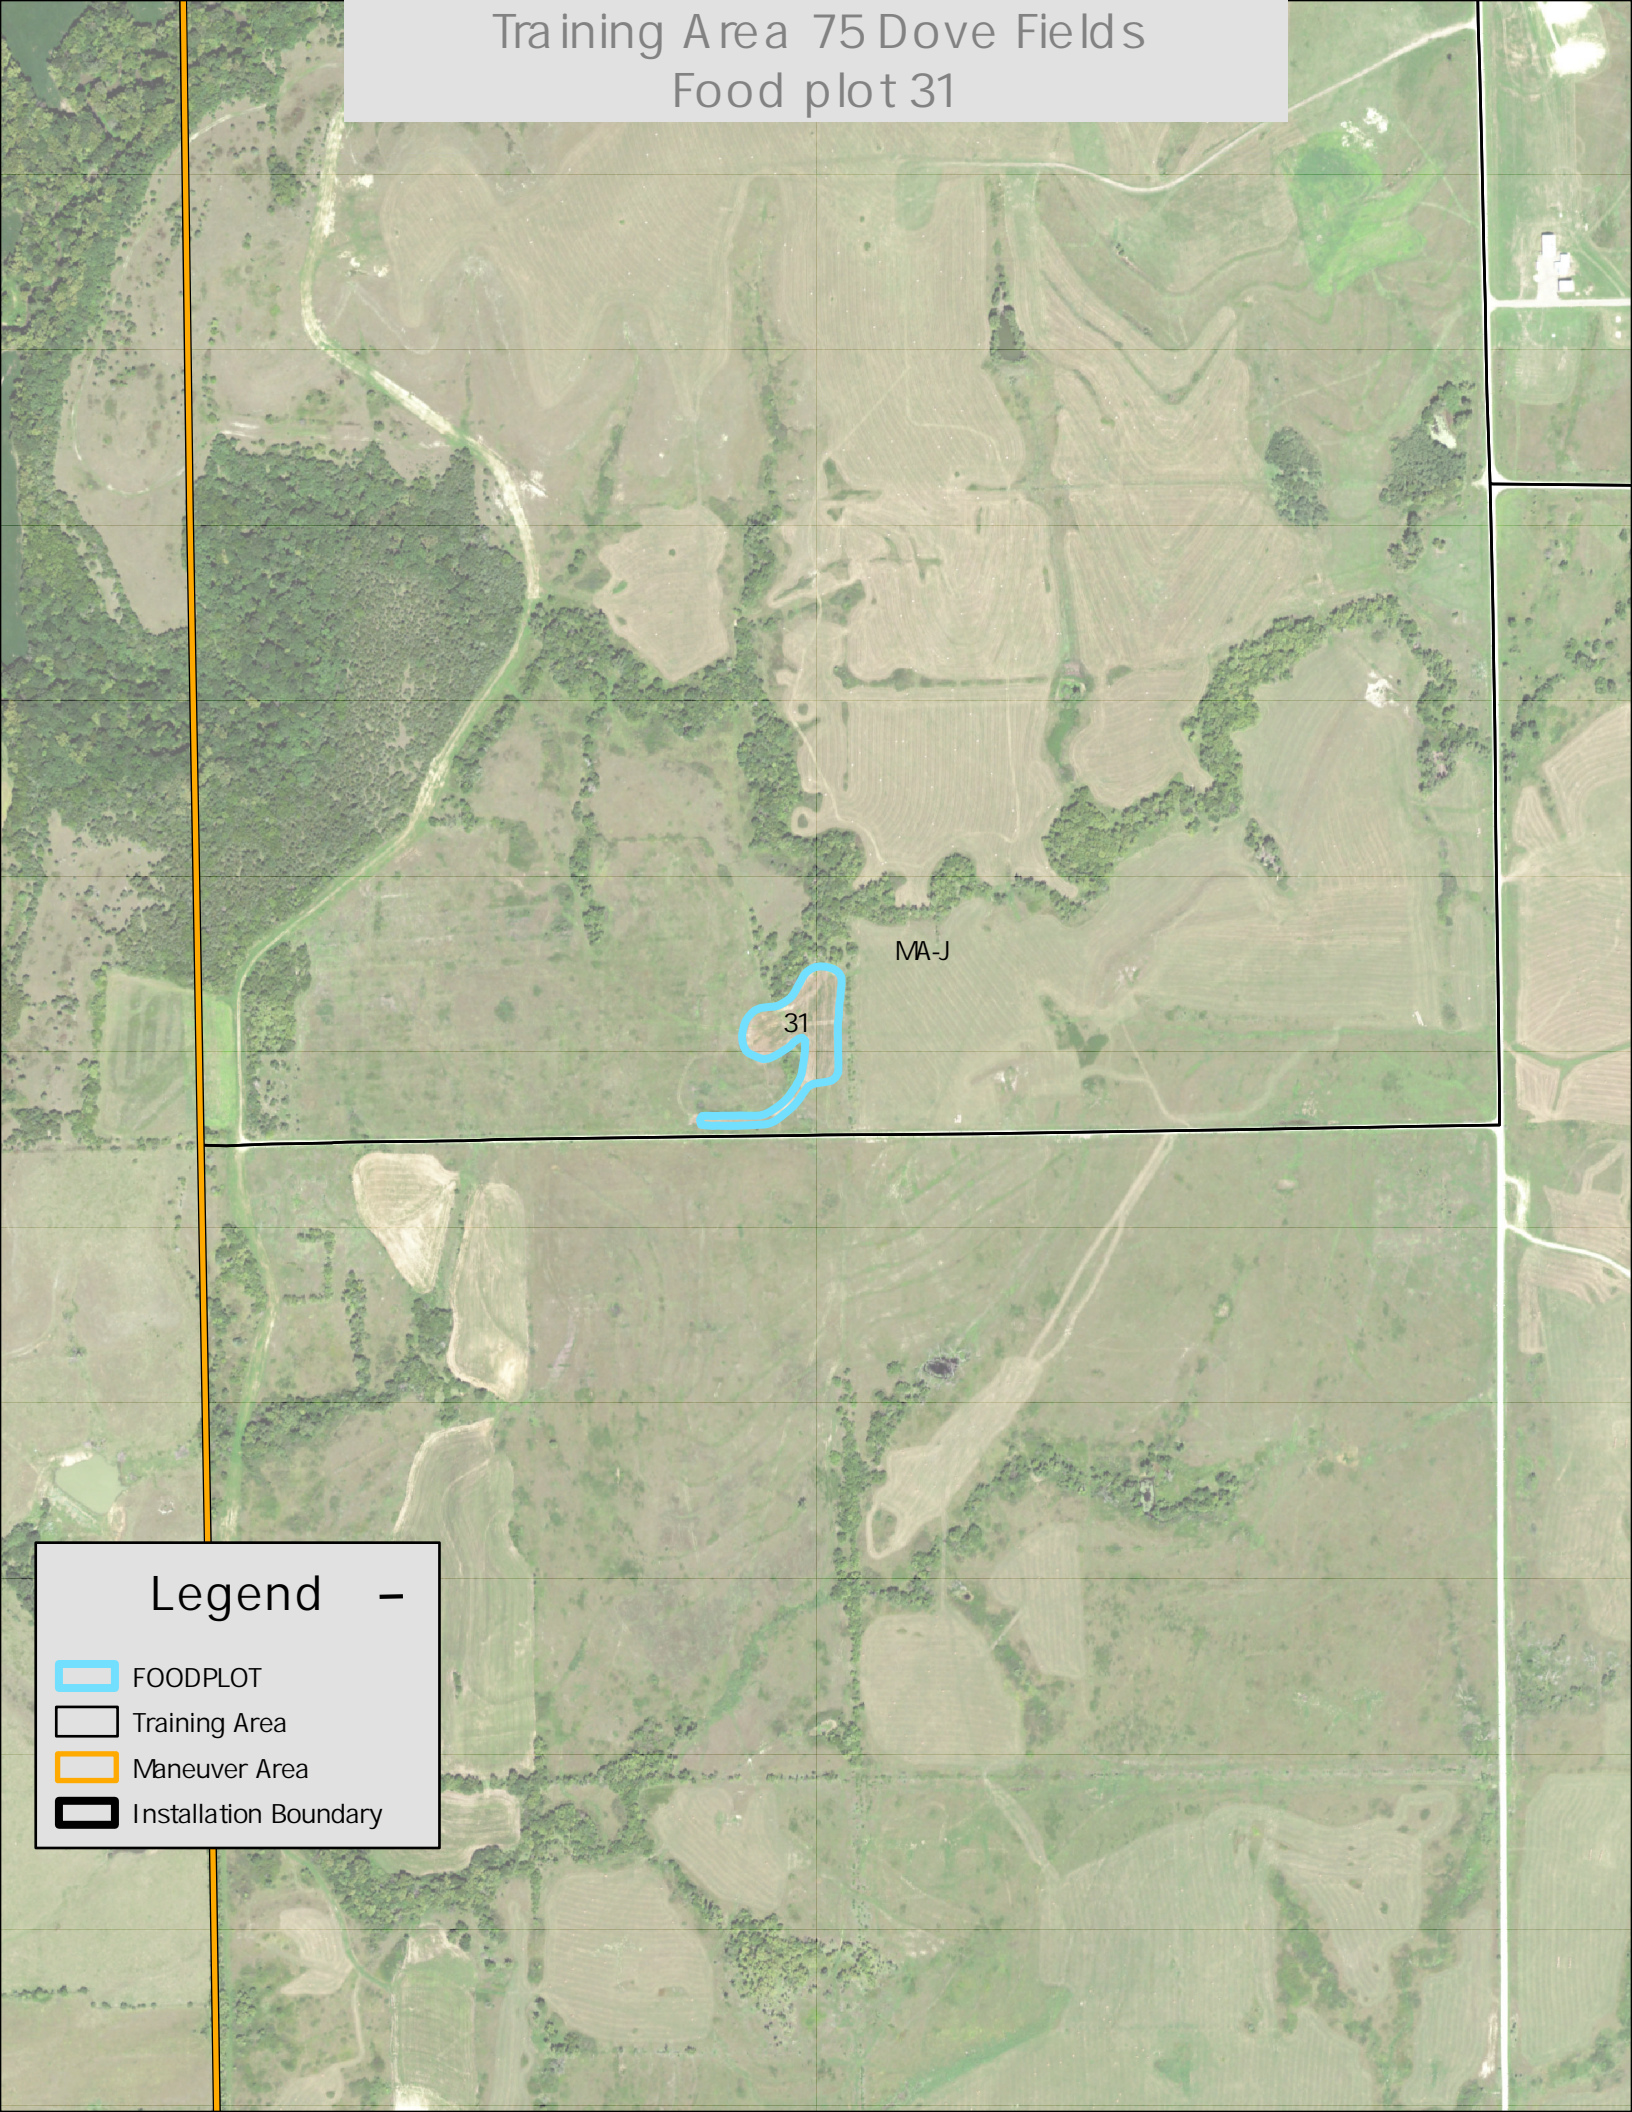

Training Area 75 Dove Fields
Food plot 31

Legend -

-  FOODPLOT
-  Training Area
-  Maneuver Area
-  Installation Boundary