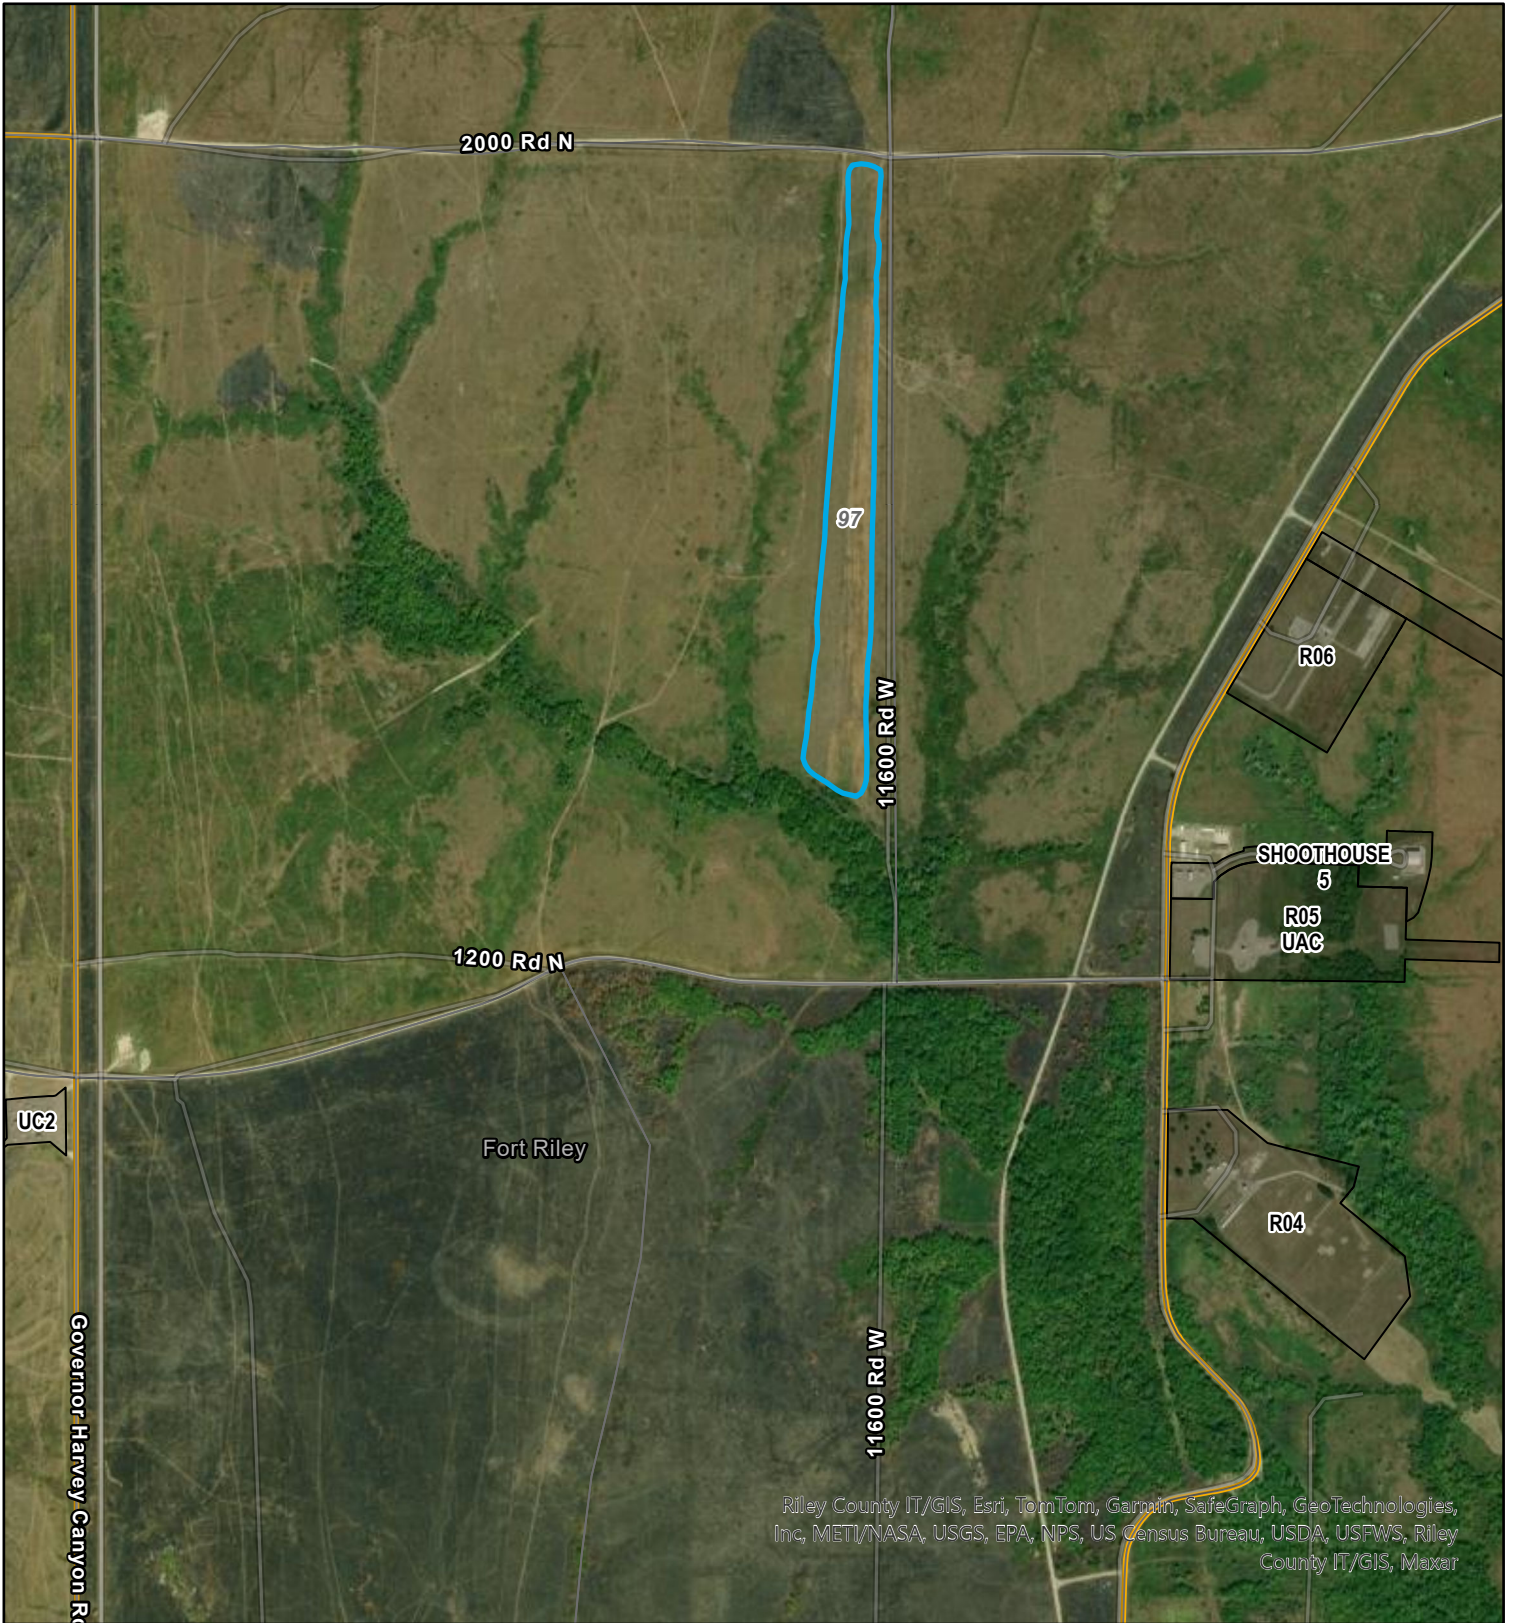

Fort Riley Dove Field

-  Foodplots
-  Training Areas
-  Maneuver Area
-  Douthit Gunnery Range Complex
-  Military Range

Food Plot 97
Maneuver Area E
Training Area 42
26 acres