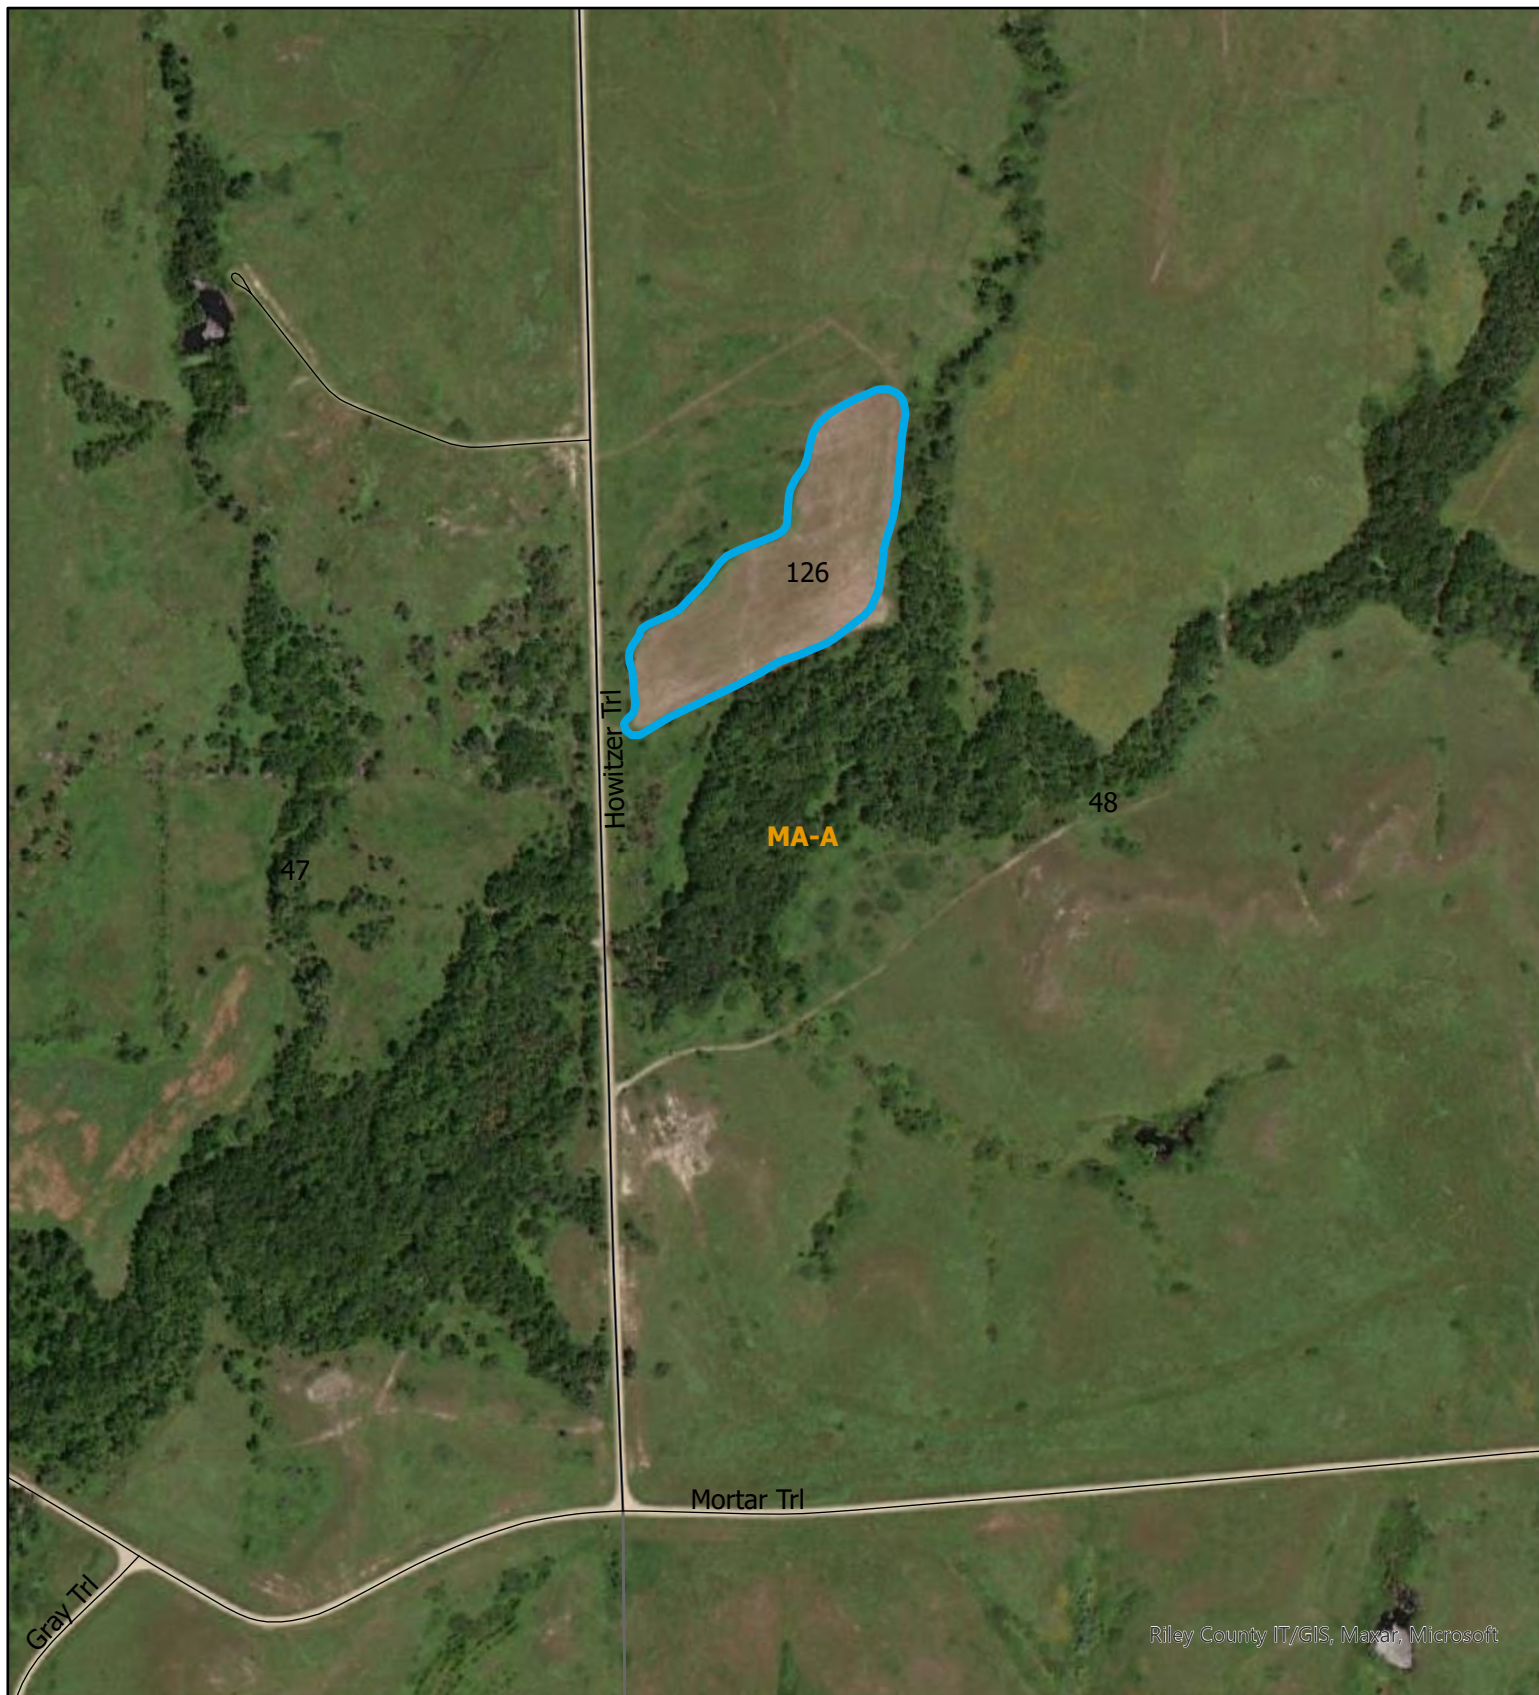

Fort Riley Dove Field

Riley County IT/GIS, Maxar, Microsoft

- Installation_Boundary
- OutdoorRec_RoadClip
- Maneuver Area
- Training_Areas
- Fort Riley Dove Fields
- Impact Area
- Douthit Gunnery Range Complex

Food Plot 126
Maneuver Area A
Training Area 48
9.03 acres